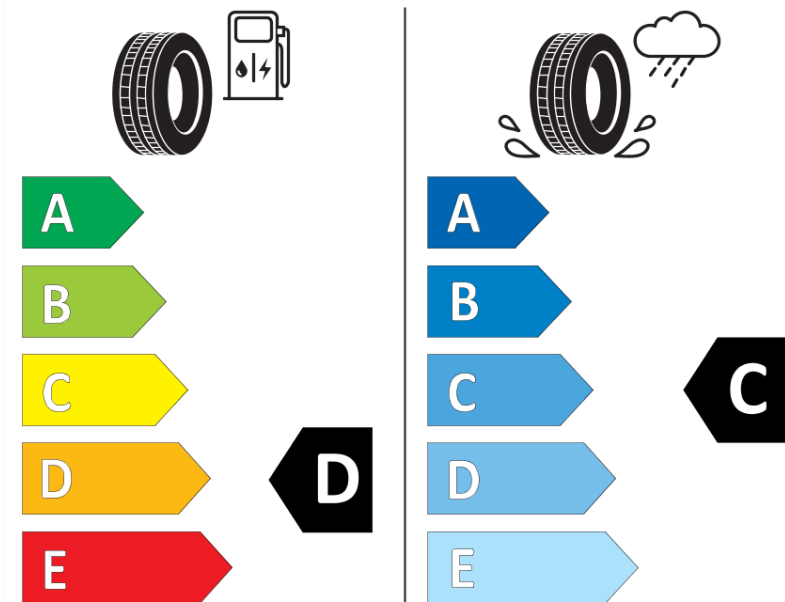

Product Information Sheet

Delegated Regulation (EU) 2020/740

Supplier name or trademark	RIKEN
Commercial name or trade designation	SNOW
Tyre type identifier	986635
Tyre size designation	205/60R16
Load-capacity index	96
Speed category symbol	H
Fuel efficiency class	D
Wet grip class	C
External rolling noise class	B
External rolling noise value	72 dB
Severe snow tyre	Yes
Ice tyre	No
Date of start of production	43/16
Date of end of production	
Load version	XL
Additional information	205/60 R16 96H XL TL SNOW RI

ENERG

RIKEN

986635

205/60R16 96 H

C1