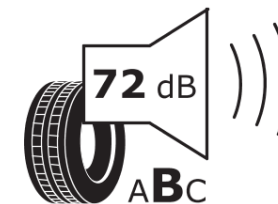

ENERG

RIKEN

986635

205/60R16 96 H

C1