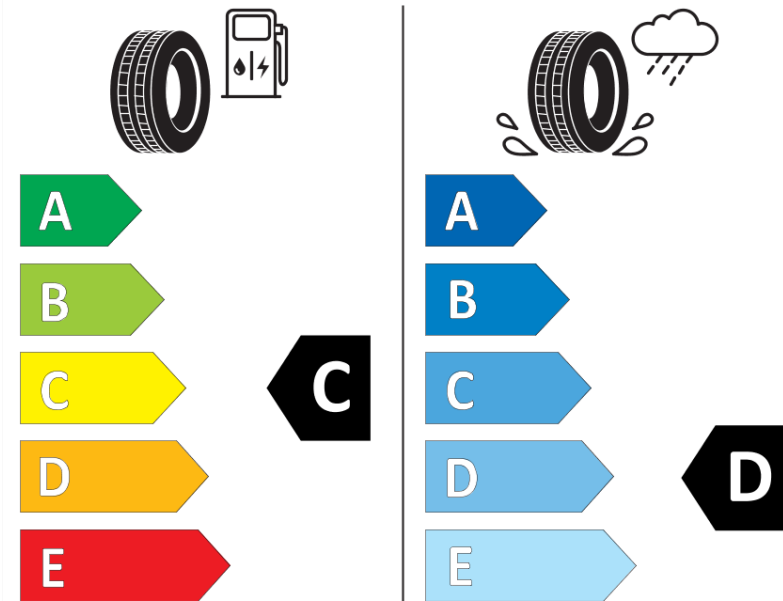

## Product Information Sheet

Delegated Regulation (EU) 2020/740

Supplier name or trademark	<b>MICHELIN</b>
Commercial name or trade designation	<b>LATITUDE TOUR HP *DT</b>
Tyre type identifier	<b>987510</b>
Tyre size designation	<b>255/55R18</b>
Load-capacity index	<b>109</b>
Speed category symbol	<b>H</b>
Fuel efficiency class	<b>C</b>
Wet grip class	<b>D</b>
External rolling noise class	<b>B</b>
External rolling noise value	<b>71 dB</b>
Severe snow tyre	<b>No</b>
Ice tyre	<b>No</b>
Date of start of production	<b>46/12</b>
Date of end of production	
Load version	<b>XL</b>
Additional information	<b>255/55R18 109H EXTRA LOAD TL LATITUDE TOUR HPZP *DTMI</b>

# ENERG

**MICHELIN**

987510

255/55R18 109 H XL

C1

2020/740