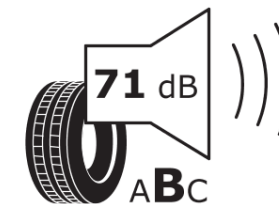

## Product Information Sheet

Delegated Regulation (EU) 2020/740

Supplier name or trademark	<b>MICHELIN</b>
Commercial name or trade designation	<b>LATITUDE TOUR HP *DT</b>
Tyre type identifier	<b>987510</b>
Tyre size designation	<b>255/55R18</b>
Load-capacity index	<b>109</b>
Speed category symbol	<b>H</b>
Fuel efficiency class	<b>C</b>
Wet grip class	<b>D</b>
External rolling noise class	<b>B</b>
External rolling noise value	<b>71 dB</b>
Severe snow tyre	<b>No</b>
Ice tyre	<b>No</b>
Date of start of production	<b>46/12</b>
Date of end of production	
Load version	<b>XL</b>
Additional information	<b>255/55R18 109H EXTRA LOAD TL LATITUDE TOUR HPZP *DTMI</b>

# ENERG

**MICHELIN**

987510

255/55R18 109 H XL

C1

2020/740