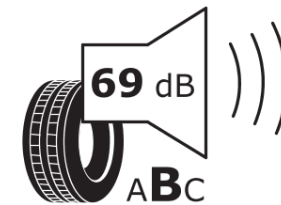

Product Information Sheet

Delegated Regulation (EU) 2020/740

Supplier name or trademark	MICHELIN
Commercial name or trade designation	PRIMACY 4
Tyre type identifier	987589
Tyre size designation	215/60R16
Load-capacity index	95
Speed category symbol	H
Fuel efficiency class	B
Wet grip class	A
External rolling noise class	B
External rolling noise value	69 dB
Severe snow tyre	No
Ice tyre	No
Date of start of production	02/19
Date of end of production	
Load version	SL
Additional information	215/60 R16 95H TL PRIMACY 4 MI

ENERG

MICHELIN

987589

215/60R16 95 H

C1

2020/740