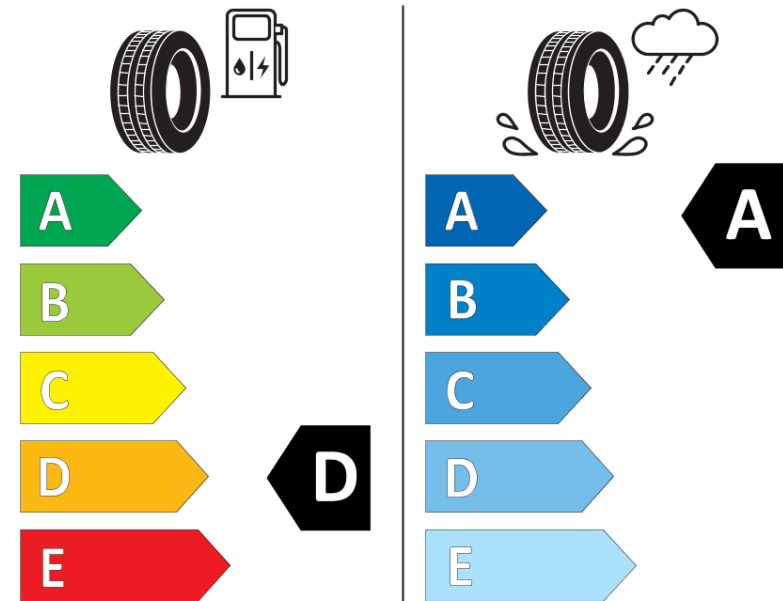

## Product Information Sheet

Delegated Regulation (EU) 2020/740

Supplier name or trademark	<b>MICHELIN</b>
Commercial name or trade designation	<b>PILOT SPORT 4 S</b>
Tyre type identifier	<b>987704</b>
Tyre size designation	<b>225/35ZR19</b>
Load-capacity index	<b>88</b>
Speed category symbol	<b>Y</b>
Fuel efficiency class	<b>D</b>
Wet grip class	<b>A</b>
External rolling noise class	<b>B</b>
External rolling noise value	<b>71 dB</b>
Severe snow tyre	<b>No</b>
Ice tyre	<b>No</b>
Date of start of production	<b>08/20</b>
Date of end of production	
Load version	<b>XL</b>
Additional information	<b>225/35 ZR 19 88Y XL TL PILOT SPORT 4 S ZP MI</b>

# ENERG

**MICHELIN**

987704

225/35R19 88 Y XL

C1

2020/740