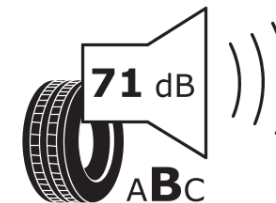

## Product Information Sheet

Delegated Regulation (EU) 2020/740

Supplier name or trademark	<b>MICHELIN</b>
Commercial name or trade designation	<b>PILOT SPORT 4 S</b>
Tyre type identifier	<b>987704</b>
Tyre size designation	<b>225/35ZR19</b>
Load-capacity index	<b>88</b>
Speed category symbol	<b>Y</b>
Fuel efficiency class	<b>D</b>
Wet grip class	<b>A</b>
External rolling noise class	<b>B</b>
External rolling noise value	<b>71 dB</b>
Severe snow tyre	<b>No</b>
Ice tyre	<b>No</b>
Date of start of production	<b>08/20</b>
Date of end of production	
Load version	<b>XL</b>
Additional information	<b>225/35 ZR 19 88Y XL TL PILOT SPORT 4 S ZP MI</b>

# ENERG

**MICHELIN**

987704

225/35R19 88 Y XL

C1

2020/740