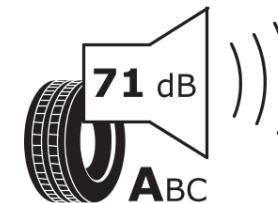

ENERG

MICHELIN

988229

385/55R22.5 160 K

C3