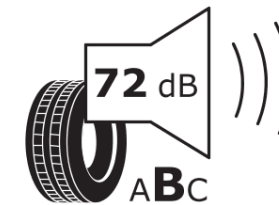

Product Information Sheet

Delegated Regulation (EU) 2020/740

| | |
|--------------------------------------|------------------------------------|
| Supplier name or trademark | MICHELIN |
| Commercial name or trade designation | PRIMACY 5 |
| Tyre type identifier | 988335 |
| Tyre size designation | 265/65R17 |
| Load-capacity index | 112 |
| Speed category symbol | H |
| Fuel efficiency class | B |
| Wet grip class | A |
| External rolling noise class | B |
| External rolling noise value | 72 dB |
| Severe snow tyre | No |
| Ice tyre | No |
| Date of start of production | 39/24 |
| Date of end of production | |
| Load version | SL |
| Additional information | 265/65R17 112H PRIMACY 5 MI |

ENERG

MICHELIN

988335

265/65R17 112 H

C1

2020/740