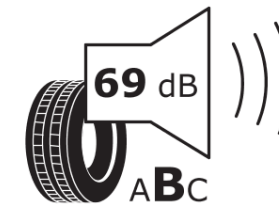

## Product Information Sheet

Delegated Regulation (EU) 2020/740

Supplier name or trademark	<b>MICHELIN</b>
Commercial name or trade designation	<b>PRIMACY 4</b>
Tyre type identifier	<b>989515</b>
Tyre size designation	<b>225/50R17</b>
Load-capacity index	<b>94</b>
Speed category symbol	<b>Y</b>
Fuel efficiency class	<b>C</b>
Wet grip class	<b>A</b>
External rolling noise class	<b>B</b>
External rolling noise value	<b>69 dB</b>
Severe snow tyre	<b>No</b>
Ice tyre	<b>No</b>
Date of start of production	<b>40/16</b>
Date of end of production	
Load version	<b>SL</b>
Additional information	<b>225/50 R17 94Y TL PRIMACY 4 MI</b>

# ENERG

**MICHELIN**

989515

225/50R17 94 Y

C1

2020/740