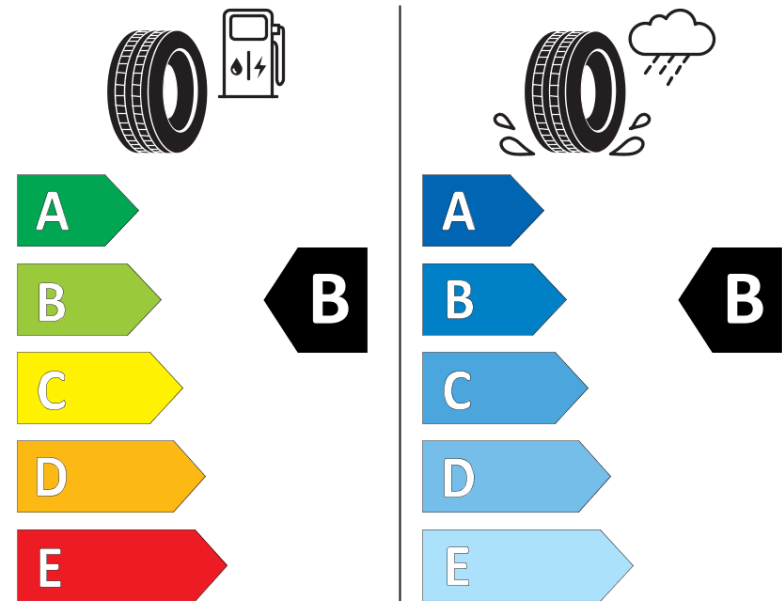

Product Information Sheet

Delegated Regulation (EU) 2020/740

Supplier name or trademark	MICHELIN
Commercial name or trade designation	PRIMACY 4
Tyre type identifier	990986
Tyre size designation	225/50R17
Load-capacity index	98
Speed category symbol	Y
Fuel efficiency class	B
Wet grip class	B
External rolling noise class	A
External rolling noise value	68 dB
Severe snow tyre	No
Ice tyre	No
Date of start of production	08/20
Date of end of production	
Load version	XL
Additional information	225/50 R17 98Y XL TL PRIMACY 4 ZP MI

ENERG

MICHELIN

990986

225/50R17 98 Y

C1

2020/740