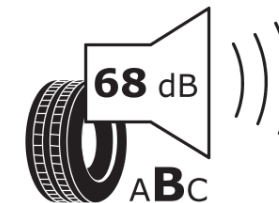

ENERG

MICHELIN

991673

185/65R15 88 T

C1