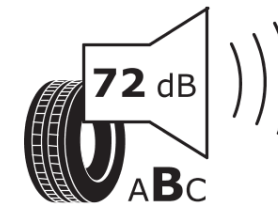

ENERG

TAURUS

992267

235/40R18 95 V

C1