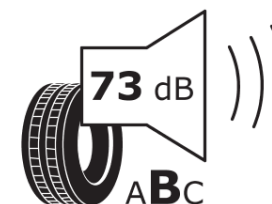

Product Information Sheet

Delegated Regulation (EU) 2020/740

Supplier name or trademark	KORMORAN
Commercial name or trade designation	ROAD-TERRAIN
Tyre type identifier	992579
Tyre size designation	265/65R17
Load-capacity index	116
Speed category symbol	T
Fuel efficiency class	D
Wet grip class	D
External rolling noise class	B
External rolling noise value	73 dB
Severe snow tyre	No
Ice tyre	No
Date of start of production	36/18
Date of end of production	
Load version	XL
Additional information	265/65 R17 116T XL TL ROAD-TERRAIN KO

ENERG

KORMORAN

992579

265/65R17 116 T

C1

2020/740