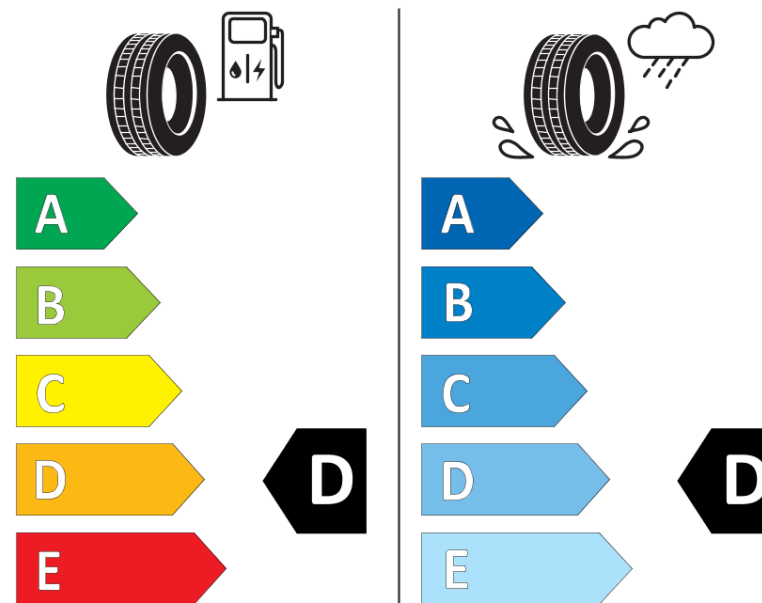

Product Information Sheet

Delegated Regulation (EU) 2020/740

Supplier name or trademark	KORMORAN
Commercial name or trade designation	ROAD-TERRAIN
Tyre type identifier	992579
Tyre size designation	265/65R17
Load-capacity index	116
Speed category symbol	T
Fuel efficiency class	D
Wet grip class	D
External rolling noise class	B
External rolling noise value	73 dB
Severe snow tyre	No
Ice tyre	No
Date of start of production	36/18
Date of end of production	
Load version	XL
Additional information	265/65 R17 116T XL TL ROAD-TERRAIN KO

ENERG

KORMORAN

992579

265/65R17 116 T

C1