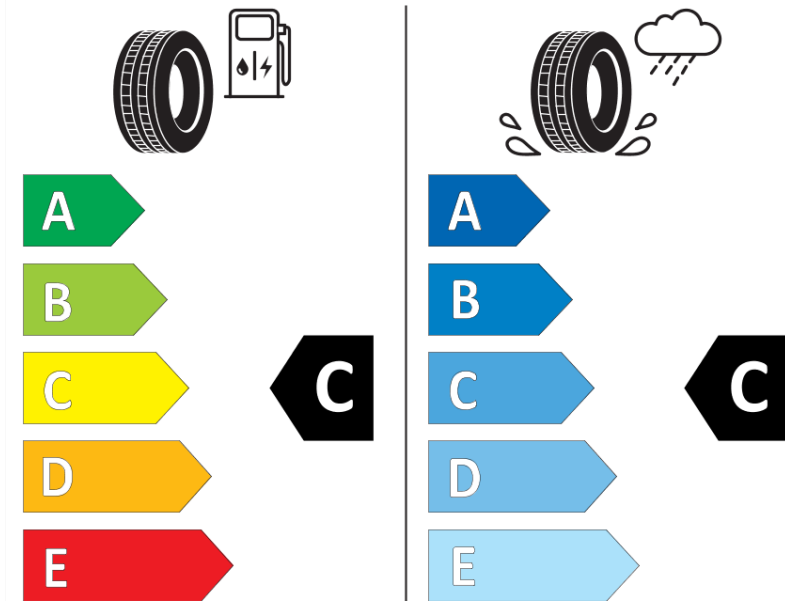

Product Information Sheet

Delegated Regulation (EU) 2020/740

Supplier name or trademark	TAURUS
Commercial name or trade designation	701
Tyre type identifier	992858
Tyre size designation	255/60R18
Load-capacity index	112
Speed category symbol	W
Fuel efficiency class	C
Wet grip class	C
External rolling noise class	B
External rolling noise value	71 dB
Severe snow tyre	No
Ice tyre	No
Date of start of production	20/14
Date of end of production	
Load version	XL
Additional information	255/60 R18 112W EXTRA LOAD TL 701 TA

ENERG

TAURUS

992858

255/60R18 112 W

C1

2020/740