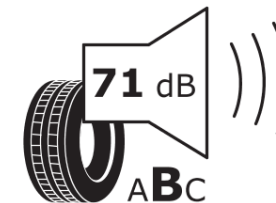

Product Information Sheet

Delegated Regulation (EU) 2020/740

Supplier name or trademark	TAURUS
Commercial name or trade designation	701
Tyre type identifier	992858
Tyre size designation	255/60R18
Load-capacity index	112
Speed category symbol	W
Fuel efficiency class	C
Wet grip class	C
External rolling noise class	B
External rolling noise value	71 dB
Severe snow tyre	No
Ice tyre	No
Date of start of production	20/14
Date of end of production	
Load version	XL
Additional information	255/60 R18 112W EXTRA LOAD TL 701 TA

ENERG

TAURUS

992858

255/60R18 112 W

C1

2020/740