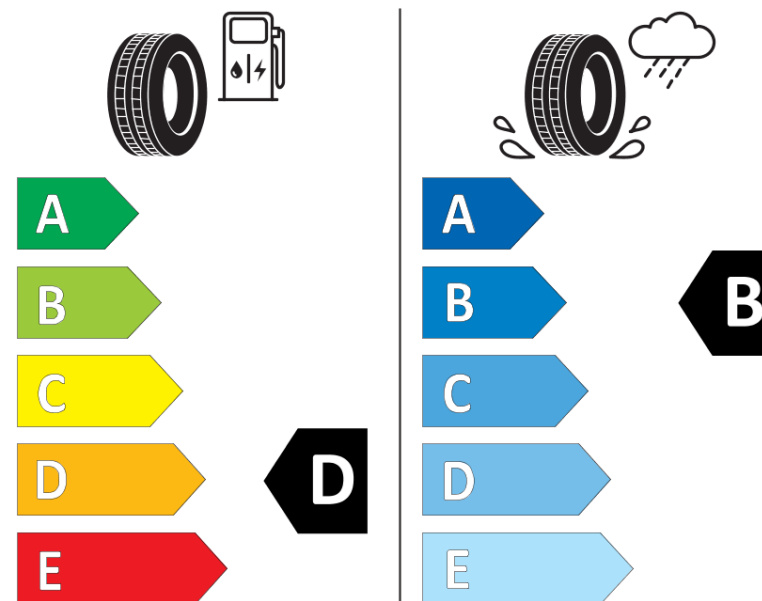

Product Information Sheet

Delegated Regulation (EU) 2020/740

Supplier name or trademark	TAURUS
Commercial name or trade designation	ROAD POWER S VM
Tyre type identifier	993436
Tyre size designation	245/70R17.5
Load-capacity index	136
Load-capacity index (Load index for Dual mounting)	134
Speed category symbol	M
Fuel efficiency class	D
Wet grip class	B
External rolling noise class	A
External rolling noise value	68 dB
Severe snow tyre	Yes
Date of start of production	14/18
Date of end of production	
Additional information	245/70R17.5 ROAD POWER S TL 136/134M VM TA
Load-capacity index (Single Load index for additional service description)	
Load-capacity index (Dual Load index for additional service description)	

Speed category symbol (for Additional Service Description)

ENERG

TAURUS

993436

245/70R17.5 136/134 M

C3

2020/740