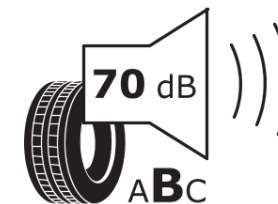

ENERG

MICHELIN

993792

245/45R20 103 V

C1