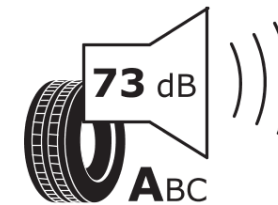

## Product Information Sheet

Delegated Regulation (EU) 2020/740

Supplier name or trademark	TAURUS
Commercial name or trade designation	ROAD POWER D VG
Tyre type identifier	993928
Tyre size designation	315/80R22.5
Load-capacity index	156
Load-capacity index (Load index for Dual mounting)	150
Speed category symbol	L
Fuel efficiency class	C
Wet grip class	C
External rolling noise class	A
External rolling noise value	73 dB
Severe snow tyre	Yes
Date of start of production	34/16
Date of end of production	
Additional information	315/80R22.5 ROAD POWER D TL 156/150L VG TA
Load-capacity index (Single Load index for additional service description)	
Load-capacity index (Dual Load index for additional service description)	
Speed category symbol (for Additional Service Description)	

# ENERG

TAURUS

993928

315/80R22.5 156/150 L

C3

2020/740