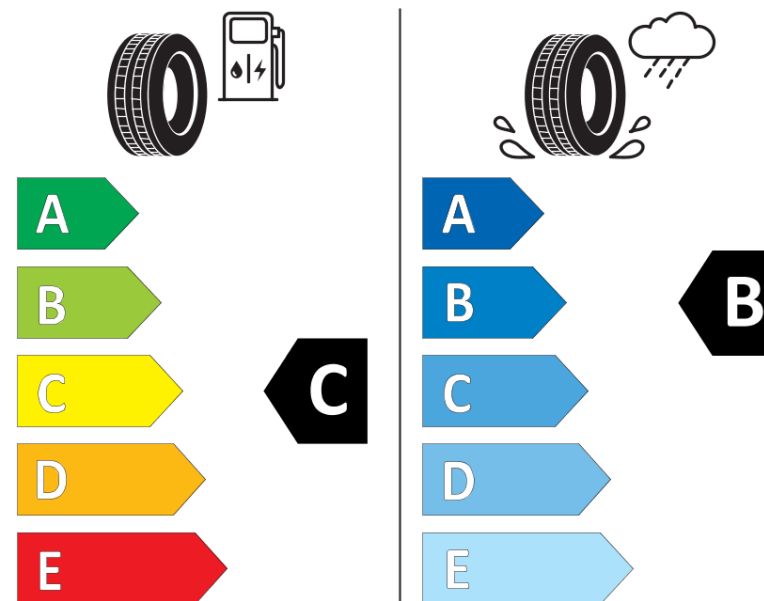

Product Information Sheet

Delegated Regulation (EU) 2020/740

Supplier name or trademark	KLEBER
Commercial name or trade designation	KRISALP HP3
Tyre type identifier	994014
Tyre size designation	225/45R17
Load-capacity index	94
Speed category symbol	V
Fuel efficiency class	C
Wet grip class	B
External rolling noise class	A
External rolling noise value	69 dB
Severe snow tyre	Yes
Ice tyre	No
Date of start of production	28/15
Date of end of production	
Load version	XL
Additional information	225/45 R17 94V EXTRA LOAD TL KRISALP HP3 KL

ENERG

KLEBER

994014

225/45R17 94 V

C1

2020/740