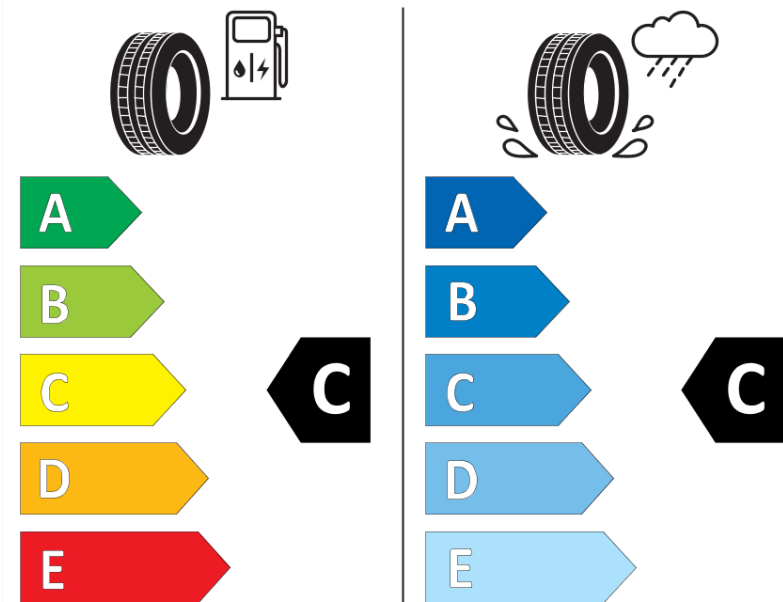

Product Information Sheet

Delegated Regulation (EU) 2020/740

Supplier name or trademark	RIKEN
Commercial name or trade designation	ROAD READY T VM
Tyre type identifier	994452
Tyre size designation	385/65R22.5
Load-capacity index	160
Load-capacity index (Load index for Dual mounting)	
Speed category symbol	K
Fuel efficiency class	C
Wet grip class	C
External rolling noise class	A
External rolling noise value	70 dB
Severe snow tyre	No
Date of start of production	51/17
Date of end of production	
Additional information	385/65R22.5 ROAD READY T TL 160K VM RI
Load-capacity index (Single Load index for additional service description)	
Load-capacity index (Dual Load index for additional service description)	
Speed category symbol (for Additional Service Description)	

ENERG

RIKEN

994452

385/65R22.5 160 K

C3