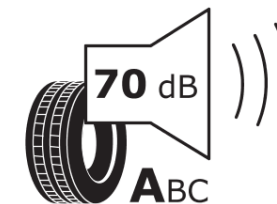

ENERG

RIKEN

994452

385/65R22.5 160 K

C3