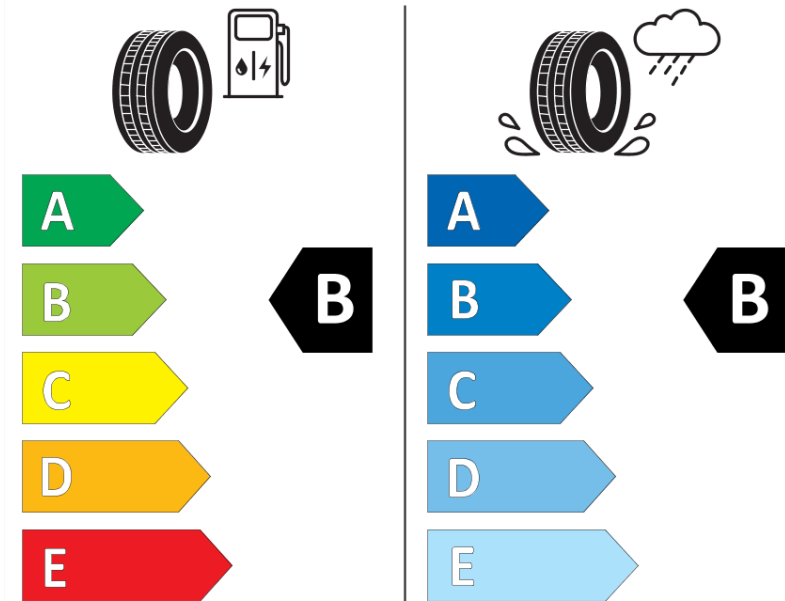

Product Information Sheet

Delegated Regulation (EU) 2020/740

| | |
|--------------------------------------|-------------------------------------------------|
| Supplier name or trademark | MICHELIN |
| Commercial name or trade designation | CROSSCLIMATE+ S1 |
| Tyre type identifier | 994638 |
| Tyre size designation | 205/55R16 |
| Load-capacity index | 94 |
| Speed category symbol | V |
| Fuel efficiency class | B |
| Wet grip class | B |
| External rolling noise class | A |
| External rolling noise value | 69 dB |
| Severe snow tyre | Yes |
| Ice tyre | No |
| Date of start of production | 29/18 |
| Date of end of production | |
| Load version | XL |
| Additional information | 205/55 R16 94V XL TL CROSSCLIMATE+ S1 MI |

ENERG

MICHELIN

994638

205/55R16 94 V

C1

2020/740