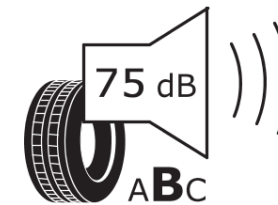

ENERG

ICELIN

995585

315/35R21 111

C1