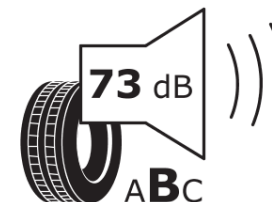

ENERG

KORMORAN

995929

285/60R18 116 V

C1