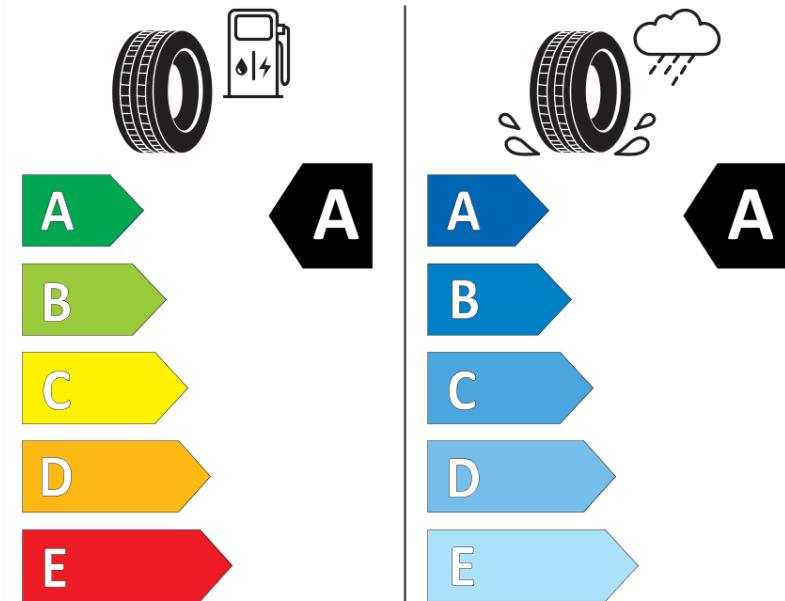

Product Information Sheet

Delegated Regulation (EU) 2020/740

Supplier name or trademark	MICHELIN
Commercial name or trade designation	PRIMACY 4 S1
Tyre type identifier	996056
Tyre size designation	225/45R17
Load-capacity index	94
Speed category symbol	V
Fuel efficiency class	A
Wet grip class	A
External rolling noise class	A
External rolling noise value	68 dB
Severe snow tyre	No
Ice tyre	No
Date of start of production	24/18
Date of end of production	
Load version	XL
Additional information	225/45 R17 94V XL TL PRIMACY 4 S1 MI

ENERG

MICHELIN

996056

225/45R17 94 V

C1

2020/740