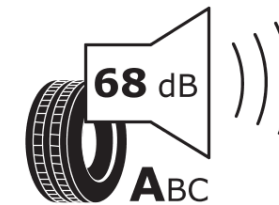

Product Information Sheet

Delegated Regulation (EU) 2020/740

Supplier name or trademark	MICHELIN
Commercial name or trade designation	PRIMACY 4 S1
Tyre type identifier	996056
Tyre size designation	225/45R17
Load-capacity index	94
Speed category symbol	V
Fuel efficiency class	A
Wet grip class	A
External rolling noise class	A
External rolling noise value	68 dB
Severe snow tyre	No
Ice tyre	No
Date of start of production	24/18
Date of end of production	
Load version	XL
Additional information	225/45 R17 94V XL TL PRIMACY 4 S1 MI

ENERG

MICHELIN

996056

225/45R17 94 V

C1

2020/740