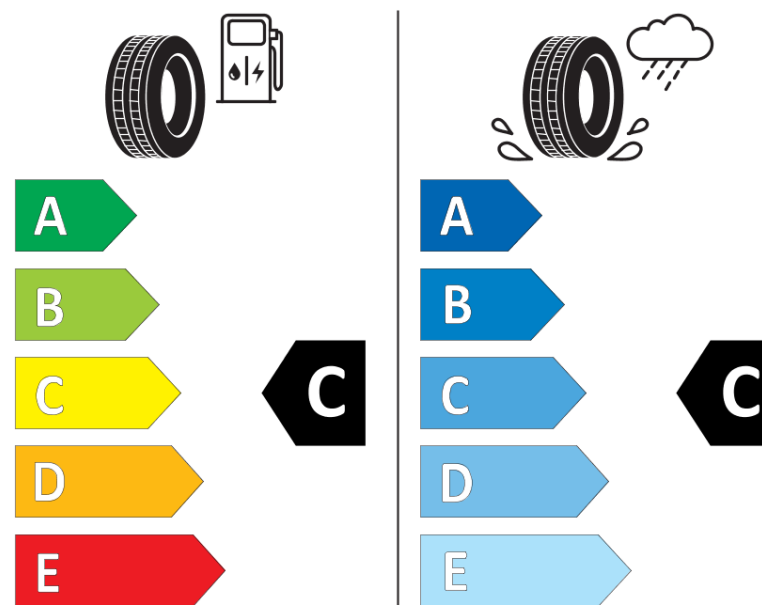

Product Information Sheet

Delegated Regulation (EU) 2020/740

Supplier name or trademark	IDILIS
Commercial name or trade designation	ULTRA HIGH PERFORMANCE
Tyre type identifier	996135
Tyre size designation	225/50R17
Load-capacity index	98
Speed category symbol	V
Fuel efficiency class	C
Wet grip class	C
External rolling noise class	B
External rolling noise value	72 dB
Severe snow tyre	No
Ice tyre	No
Date of start of production	19/16
Date of end of production	
Load version	XL
Additional information	225/50 R17 98V XL TL ULTRA HIGH PERFORMANCE ID

ENERG

IDILIS

996135

225/50R17 98 V

C1