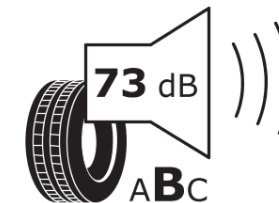

Product Information Sheet

Delegated Regulation (EU) 2020/740

Supplier name or trademark	MICHELIN
Commercial name or trade designation	PILOT SPORT 4 S
Tyre type identifier	996314
Tyre size designation	295/45ZR18
Load-capacity index	112
Speed category symbol	(Y)
Fuel efficiency class	C
Wet grip class	A
External rolling noise class	B
External rolling noise value	73 dB
Severe snow tyre	No
Ice tyre	No
Date of start of production	20/19
Date of end of production	
Load version	XL
Additional information	295/45 ZR18 (112Y) XL TL PILOT SPORT 4 S MI

ENERG

MICHELIN

996314

295/45ZR18 (112Y) XL

C1

2020/740