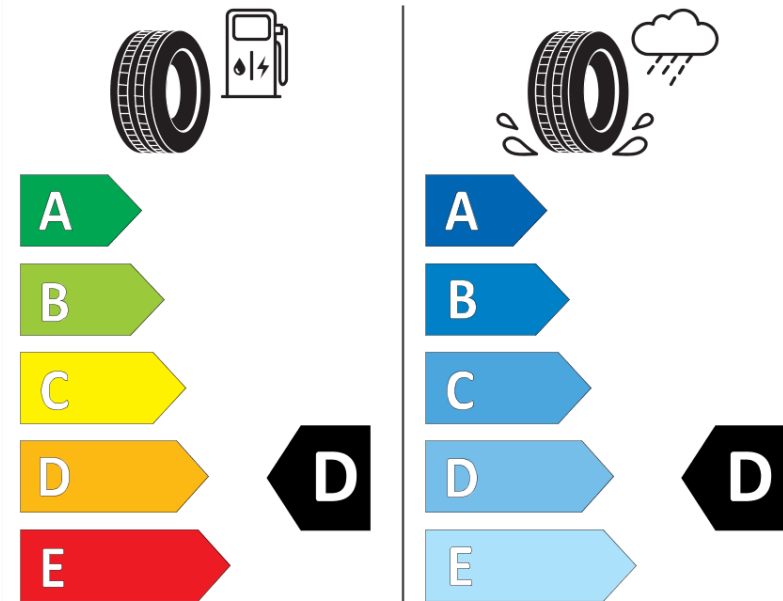

Product Information Sheet

Delegated Regulation (EU) 2020/740

Supplier name or trademark	MICHELIN
Commercial name or trade designation	PILOT SPORT CUP 2 R MO2
Tyre type identifier	996959
Tyre size designation	285/35ZR19
Load-capacity index	103
Speed category symbol	(Y)
Fuel efficiency class	D
Wet grip class	D
External rolling noise class	B
External rolling noise value	74 dB
Severe snow tyre	No
Ice tyre	No
Date of start of production	03/19
Date of end of production	
Load version	XL
Additional information	285/35 ZR19 (103Y) XL TL PILOT SPORT CUP 2 R MO2 MI

ENERG

MICHELIN

996959

285/35ZR19 (103Y) XL

C1

2020/740