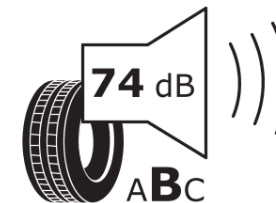

Product Information Sheet

Delegated Regulation (EU) 2020/740

Supplier name or trademark	MICHELIN
Commercial name or trade designation	PILOT SPORT CUP 2 R MO2
Tyre type identifier	996959
Tyre size designation	285/35ZR19
Load-capacity index	103
Speed category symbol	(Y)
Fuel efficiency class	D
Wet grip class	D
External rolling noise class	B
External rolling noise value	74 dB
Severe snow tyre	No
Ice tyre	No
Date of start of production	03/19
Date of end of production	
Load version	XL
Additional information	285/35 ZR19 (103Y) XL TL PILOT SPORT CUP 2 R MO2 MI

ENERG

MICHELIN

996959

285/35ZR19 (103Y) XL

C1

2020/740