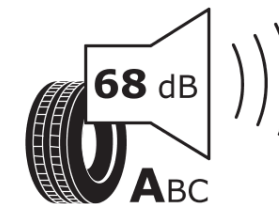

Product Information Sheet

Delegated Regulation (EU) 2020/740

Supplier name or trademark	MICHELIN
Commercial name or trade designation	PRIMACY 4
Tyre type identifier	997724
Tyre size designation	205/55R16
Load-capacity index	94
Speed category symbol	V
Fuel efficiency class	C
Wet grip class	A
External rolling noise class	A
External rolling noise value	68 dB
Severe snow tyre	No
Ice tyre	No
Date of start of production	40/16
Date of end of production	
Load version	XL
Additional information	205/55 R16 94V XL TL PRIMACY 4 MI

ENERG

MICHELIN

997724

205/55R16 94 V

C1

2020/740