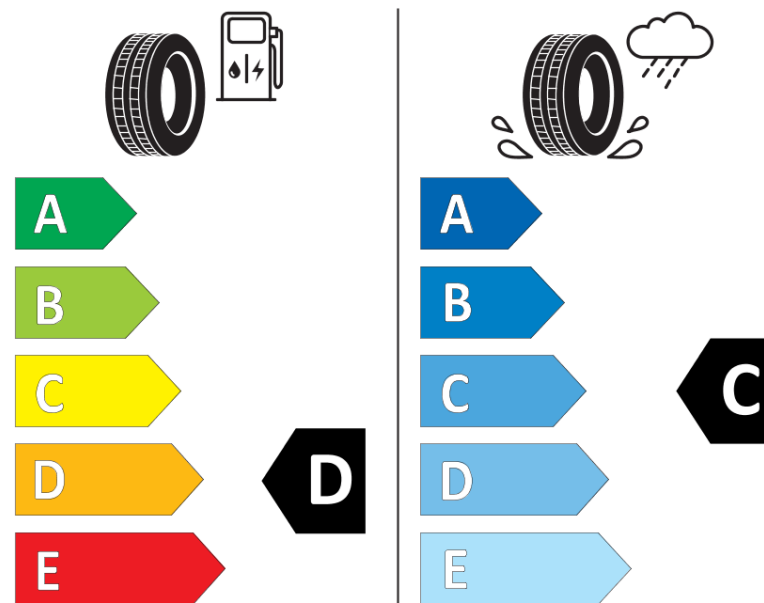

Product Information Sheet

Delegated Regulation (EU) 2020/740

Supplier name or trademark	KORMORAN
Commercial name or trade designation	SNOW
Tyre type identifier	999308
Tyre size designation	185/55R15
Load-capacity index	82
Speed category symbol	T
Fuel efficiency class	D
Wet grip class	C
External rolling noise class	B
External rolling noise value	70 dB
Severe snow tyre	Yes
Ice tyre	No
Date of start of production	27/16
Date of end of production	
Load version	SL
Additional information	185/55 R15 82T TL SNOW KO

ENERG

KORMORAN

999308

185/55R15 82 T

C1