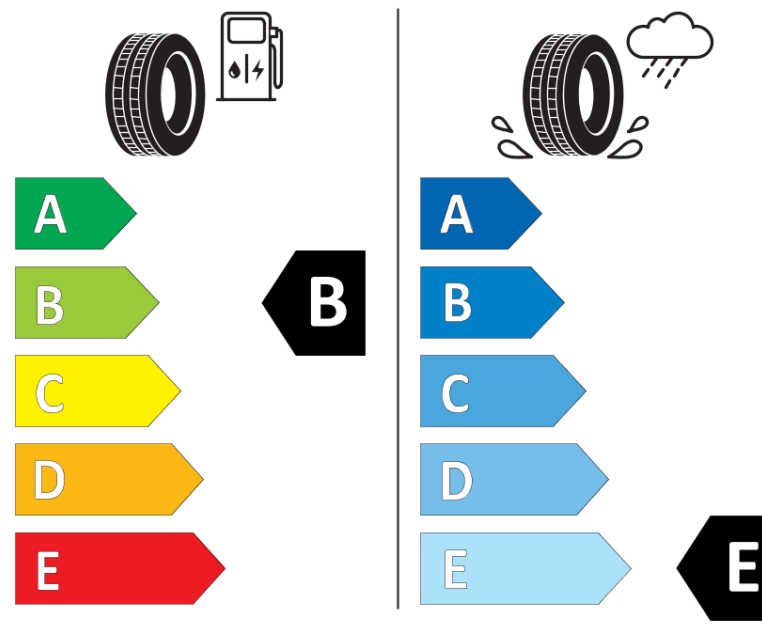

Tuoteselosteella

ASETUS (EU) 2020/740

Tuotemerkki	MICHELIN
Kaupallinen nimi	X-ICE SNOW SUV
Tuotekoodi	004770
Koko	245/60R20
Kantavuustunnus	107
Suorituskykyluokka	T
Polttoainetaloudellisuusluokka	B
Märkäpitoluokka	E
Vierintämeluluokka	B
Vierintämelun arvo	71 dB
Rengas lumiolosuhteisiin	Joo
Rengas jääolosuhteisiin	Joo *
Valmistusajankohta	51/20
Valmistuksen lopetusajankohta	
Kuormitusluokka	SL
Lisätietoja	245/60 R20 107T TL X-ICE SNOW SUV MI

* Ice tyres are specifically designed for road surfaces covered with ice and compact snow and should only be used in very severe climate conditions. Using ice tyres in less severe climate conditions could result in sub-optimal performance, in particular for wet grip, handling and wear.

ENERG

MICHELIN

004770

245/60R20 107 T

C1