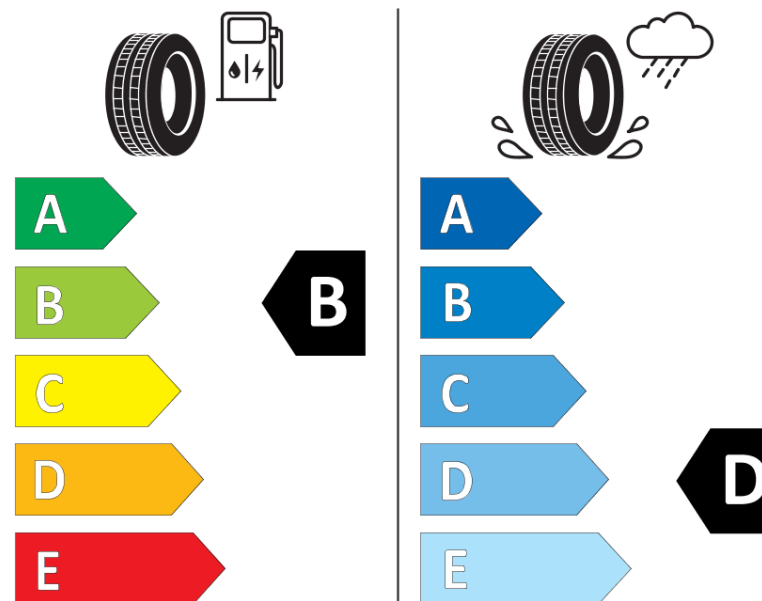

* Ice tyres are specifically designed for road surfaces covered with ice and compact snow and should only be used in very severe climate conditions. Using ice tyres in less severe climate conditions could result in sub-optimal performance, in particular for wet grip, handling and wear.

ENERG

MICHELIN

012818

275/45R21 110 H XL

C1

2020/740