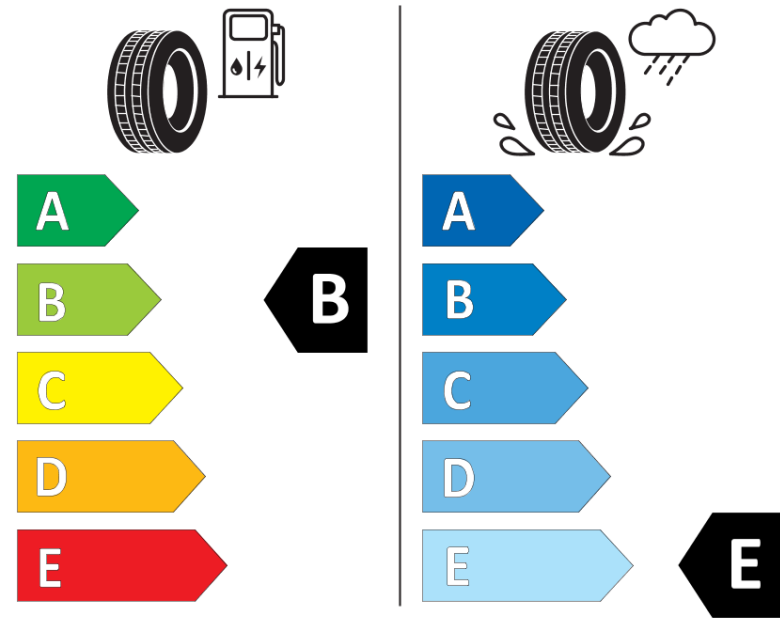

Tuoteselosteella

ASETUS (EU) 2020/740

Tuotemerkki	MICHELIN
Kaupallinen nimi	X-ICE SNOW SUV
Tuotekoodi	034310
Koko	255/60R20
Kantavuustunnus	113
Suorituskykyluokka	T
Polttoainetaloudellisuusluokka	B
Märkäpitoluokka	E
Vierintämeluluokka	B
Vierintämelun arvo	71 dB
Rengas lumiolosuhteisiin	Joo
Rengas jääolosuhteisiin	Joo *
Valmistusajankohta	51/20
Valmistuksen lopetusajankohta	
Kuormitusluokka	XL
Lisätietoja	255/60 R20 113T XL TL X-ICE SNOW SUV MI

* Ice tyres are specifically designed for road surfaces covered with ice and compact snow and should only be used in very severe climate conditions. Using ice tyres in less severe climate conditions could result in sub-optimal performance, in particular for wet grip, handling and wear.

ENERG

MICHELIN

034310

255/60R20 113 T XL

C1