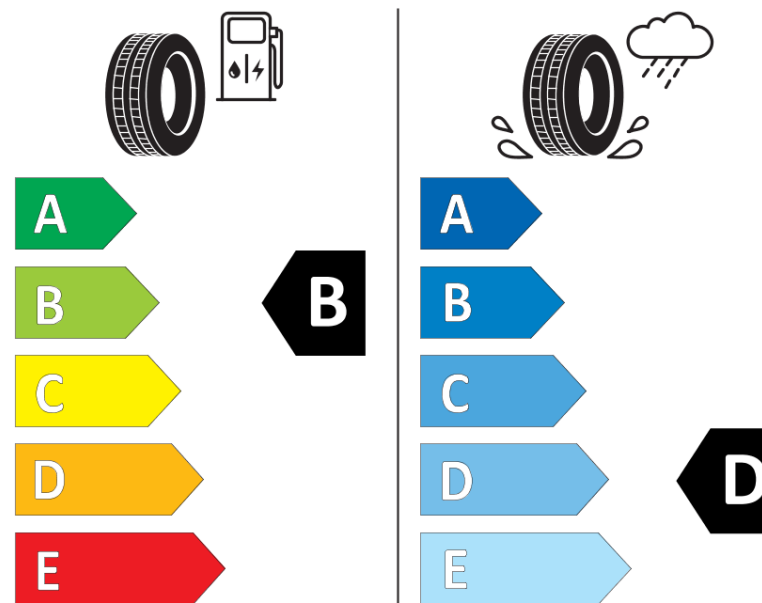

* Ice tyres are specifically designed for road surfaces covered with ice and compact snow and should only be used in very severe climate conditions. Using ice tyres in less severe climate conditions could result in sub-optimal performance, in particular for wet grip, handling and wear.

ENERG

MICHELIN

061371

235/45R20 100 H XL

C1

2020/740