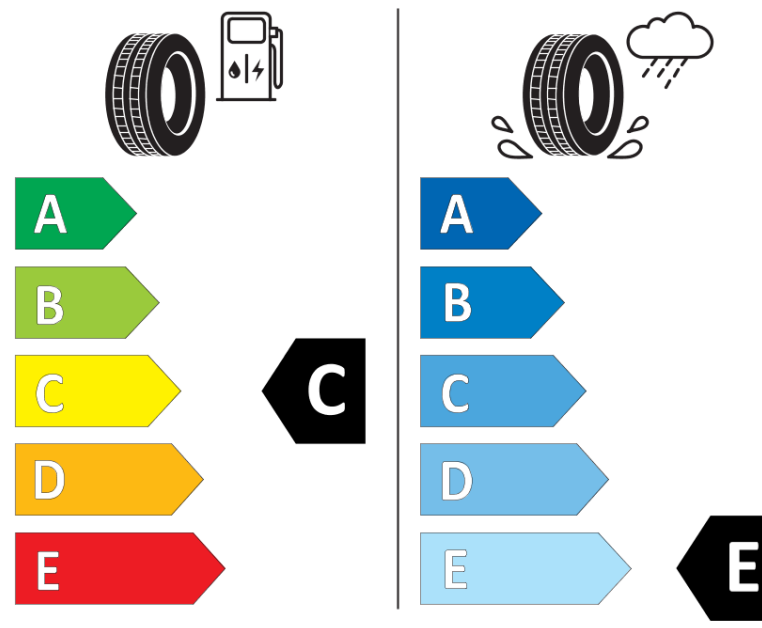

Tuoteselosteella

ASETUS (EU) 2020/740

Tuotemerkki	MICHELIN
Kaupallinen nimi	X-ICE SNOW
Tuotekoodi	073346
Koko	175/70R14
Kantavuustunnus	88
Suorituskykyluokka	T
Polttoainetaloudellisuusluokka	C
Märkäpitoluokka	E
Vierintämeluluokka	A
Vierintämelun arvo	67 dB
Rengas lumiolosuhteisiin	Joo
Rengas jääolosuhteisiin	Joo *
Valmistusajankohta	03/19
Valmistuksen lopetusajankohta	
Kuormitusluokka	XL
Lisätietoja	175/70 R14 88T XL TL X-ICE SNOW MI

* Ice tyres are specifically designed for road surfaces covered with ice and compact snow and should only be used in very severe climate conditions. Using ice tyres in less severe climate conditions could result in sub-optimal performance, in particular for wet grip, handling and wear.

ENERG

MICHELIN

073346

175/70R14 88 T

C1