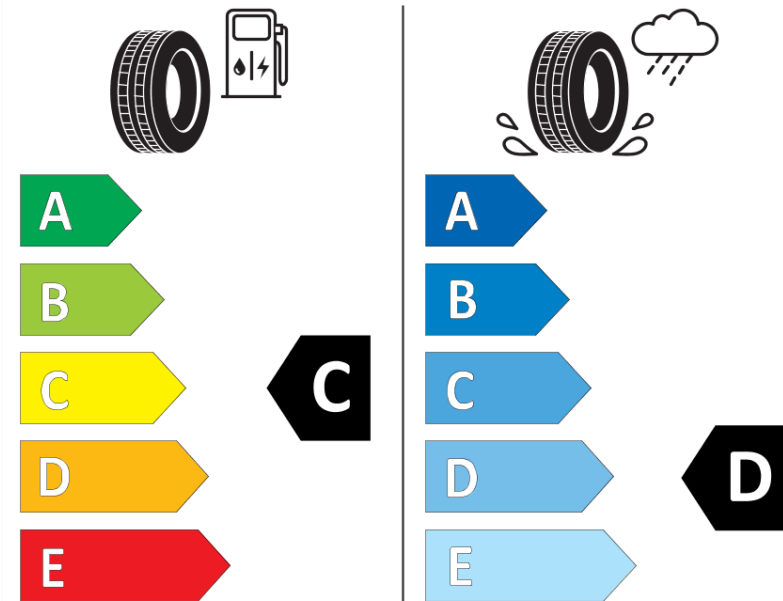

Tuoteselosteella

ASETUS (EU) 2020/740

Tuotemerkki	MICHELIN
Kaupallinen nimi	X-ICE SNOW+
Tuotekoodi	121650
Koko	235/40R19
Kantavuustunnus	96
Suorituskykyluokka	H
Polttoainetaloudellisuusluokka	C
Märkäpitoluokka	D
Vierintämeluluokka	A
Vierintämelun arvo	69 dB
Rengas lumiolosuhteisiin	Joo
Rengas jääolosuhteisiin	Joo *
Valmistusajankohta	48/24
Valmistuksen lopetusajankohta	
Kuormitusluokka	XL
Lisätietoja	235/40R19 96H XL X-ICE SNOW+

* Ice tyres are specifically designed for road surfaces covered with ice and compact snow and should only be used in very severe climate conditions. Using ice tyres in less severe climate conditions could result in sub-optimal performance, in particular for wet grip, handling and wear.

ENERG

MICHELIN

121650

235/40R19 96 H XL

C1