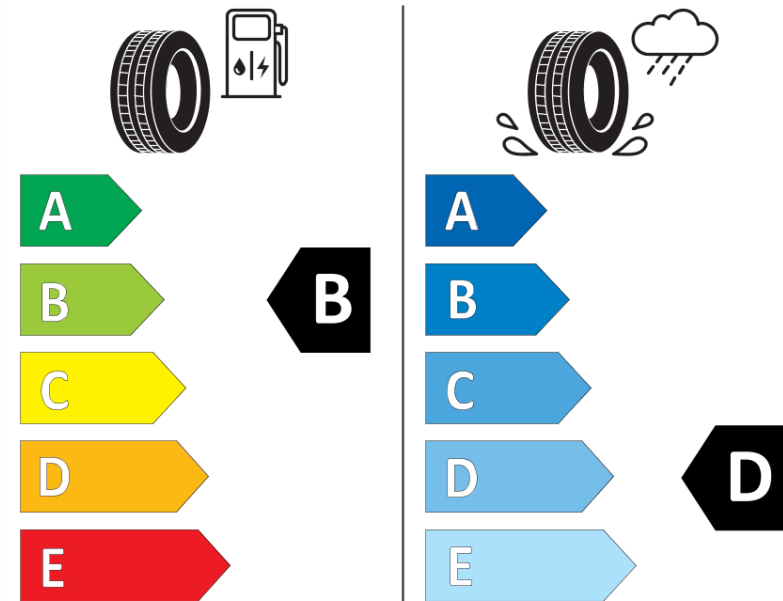

* Ice tyres are specifically designed for road surfaces covered with ice and compact snow and should only be used in very severe climate conditions. Using ice tyres in less severe climate conditions could result in sub-optimal performance, in particular for wet grip, handling and wear.

ENERG

MICHELIN

128909

265/65R17 112 H

C1

2020/740