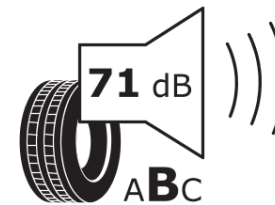

ENERG

MICHELIN

170440

265/40R22 106 T XL

C1