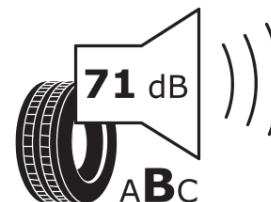

ENERG

MICHELIN

176454

255/70R18 116 T

C1