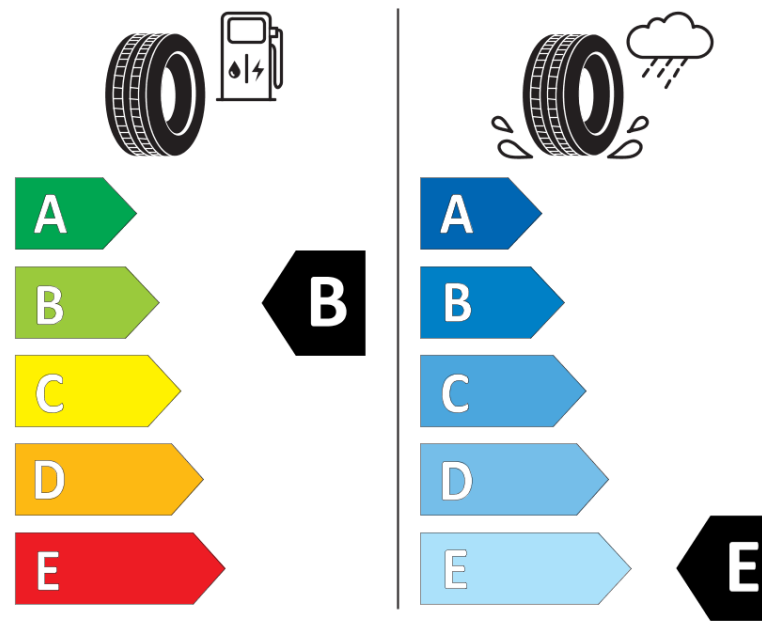

* Ice tyres are specifically designed for road surfaces covered with ice and compact snow and should only be used in very severe climate conditions. Using ice tyres in less severe climate conditions could result in sub-optimal performance, in particular for wet grip, handling and wear.

ENERG

MICHELIN

184322

285/35R21 105 H XL

C1

2020/740