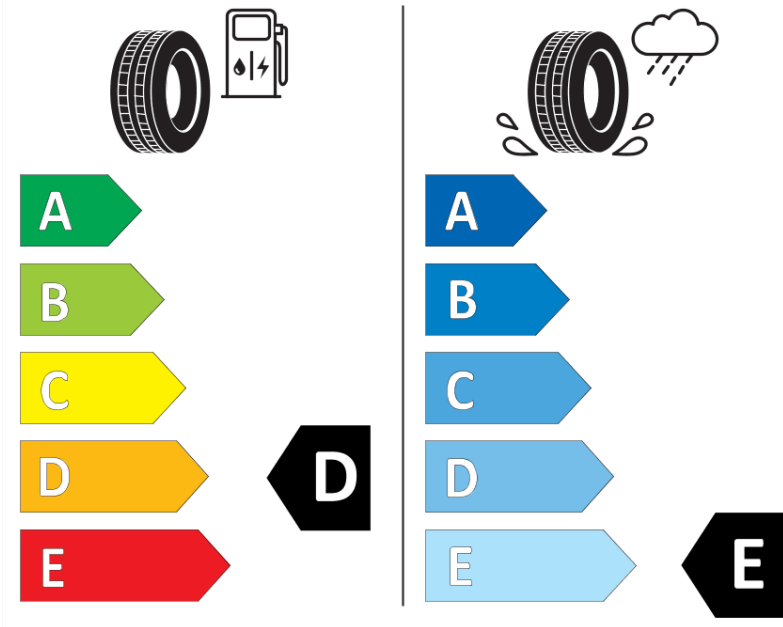

* Ice tyres are specifically designed for road surfaces covered with ice and compact snow and should only be used in very severe climate conditions. Using ice tyres in less severe climate conditions could result in sub-optimal performance, in particular for wet grip, handling and wear.

ENERG

MICHELIN

185490

185/55R16 87 H XL

C1

2020/740