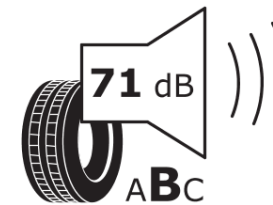

ENERG

MICHELIN

195794

255/45R20 105 T

C1