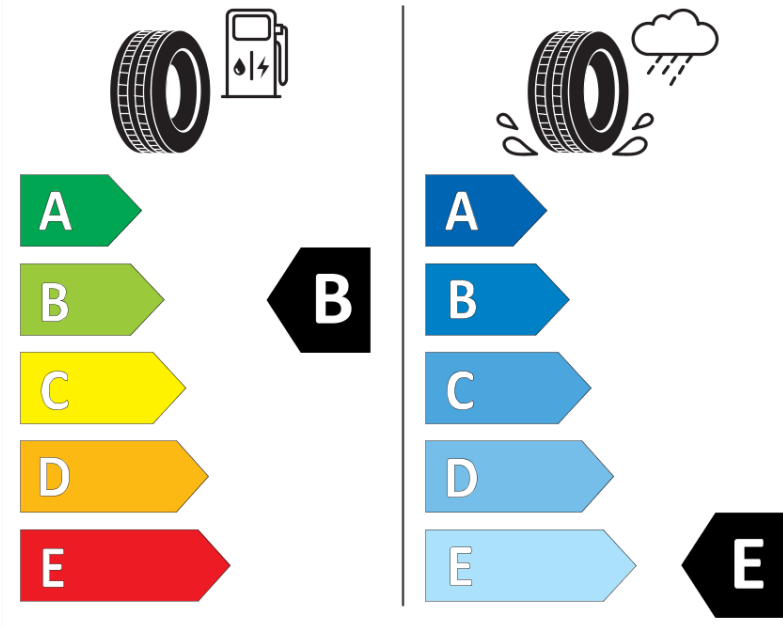

Tuoteselosteella

ASETUS (EU) 2020/740

Tuotemerkki	MICHELIN
Kaupallinen nimi	X-ICE SNOW SUV
Tuotekoodi	213035
Koko	265/50R20
Kantavuustunnus	111
Suorituskykyluokka	T
Polttoainetaloudellisuusluokka	B
Märkäpitoluokka	E
Vierintämeluluokka	B
Vierintämelun arvo	71 dB
Rengas lumiolosuhteisiin	Joo
Rengas jääolosuhteisiin	Joo *
Valmistusajankohta	05/19
Valmistuksen lopetusajankohta	
Kuormitusluokka	XL
Lisätietoja	265/50 R20 111T XL TL X-ICE SNOW SUV MI

* Ice tyres are specifically designed for road surfaces covered with ice and compact snow and should only be used in very severe climate conditions. Using ice tyres in less severe climate conditions could result in sub-optimal performance, in particular for wet grip, handling and wear.

ENERG

MICHELIN

213035

265/50R20 111 T

C1