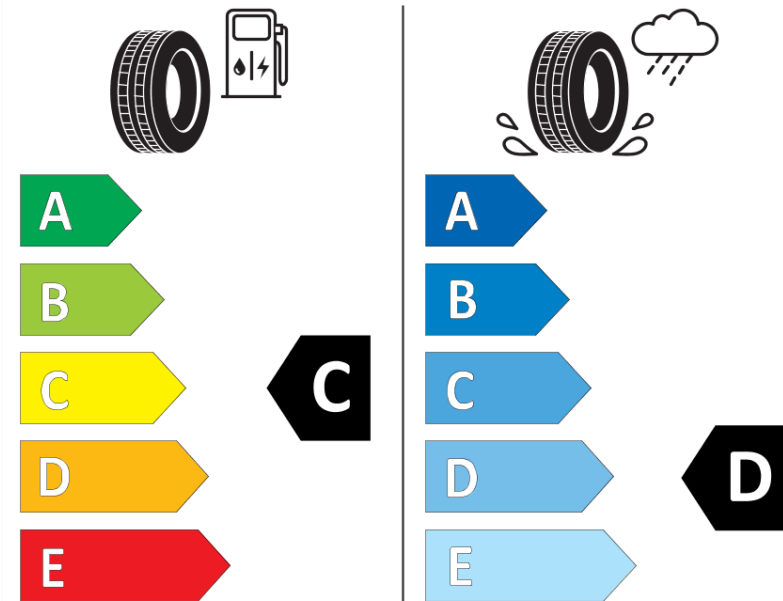

\* Ice tyres are specifically designed for road surfaces covered with ice and compact snow and should only be used in very severe climate conditions. Using ice tyres in less severe climate conditions could result in sub-optimal performance, in particular for wet grip, handling and wear.

# ENERG

MICHELIN

269086

205/55R16 94 H XL

C1

2020/740