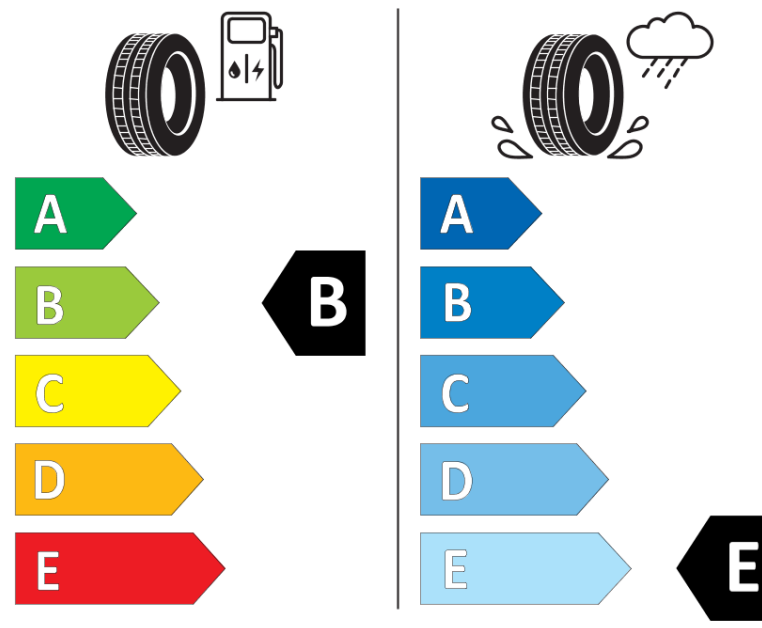

* Ice tyres are specifically designed for road surfaces covered with ice and compact snow and should only be used in very severe climate conditions. Using ice tyres in less severe climate conditions could result in sub-optimal performance, in particular for wet grip, handling and wear.

ENERG

MICHELIN

272658

275/50R21 113 H XL

C1

2020/740