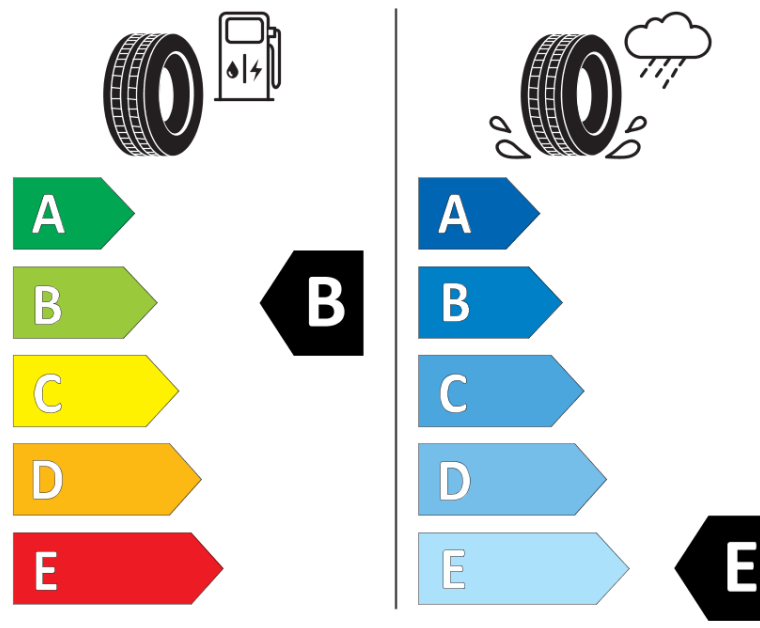

* Ice tyres are specifically designed for road surfaces covered with ice and compact snow and should only be used in very severe climate conditions. Using ice tyres in less severe climate conditions could result in sub-optimal performance, in particular for wet grip, handling and wear.

ENERG

MICHELIN

277313

235/55R19 105 H

C1

2020/740