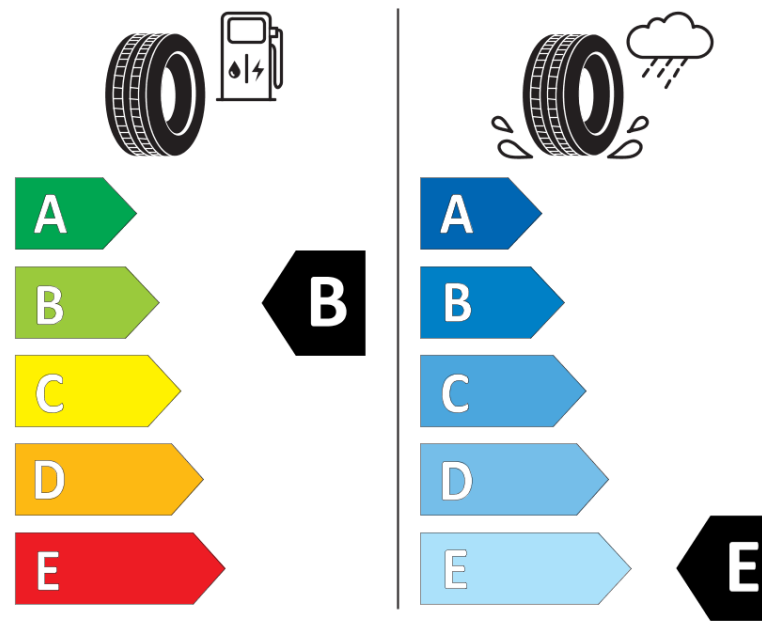

* Ice tyres are specifically designed for road surfaces covered with ice and compact snow and should only be used in very severe climate conditions. Using ice tyres in less severe climate conditions could result in sub-optimal performance, in particular for wet grip, handling and wear.

ENERG

MICHELIN

293856

305/40R21 113 H XL

C1

2020/740