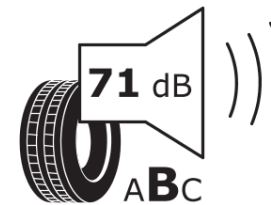

ENERG

MICHELIN

309738

255/60R18 112 T

C1