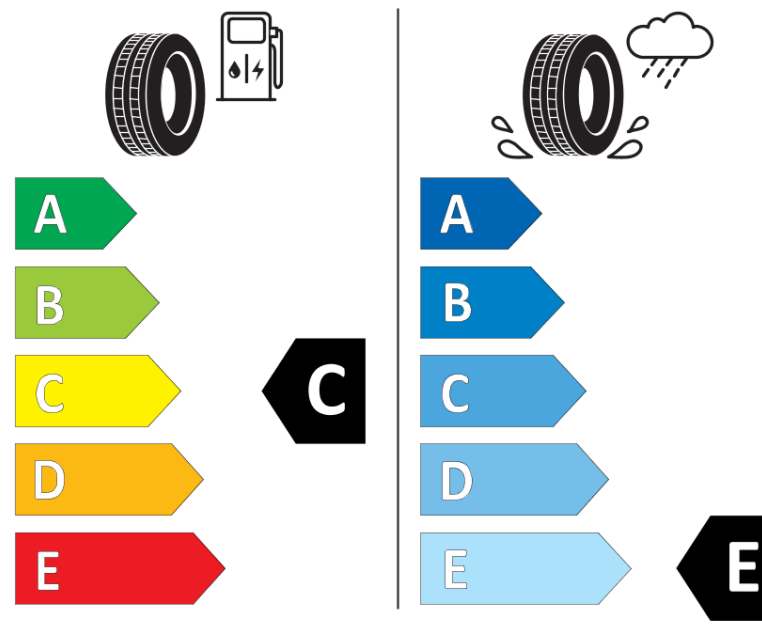

Tuoteselosteella

ASETUS (EU) 2020/740

Tuotemerkki	MICHELIN
Kaupallinen nimi	X-ICE SNOW SUV
Tuotekoodi	313907
Koko	225/70R16
Kantavuustunnus	103
Suorituskykyluokka	T
Polttoainetaloudellisuusluokka	C
Märkäpitoluokka	E
Vierintämeluluokka	A
Vierintämelun arvo	69 dB
Rengas lumiolosuhteisiin	Joo
Rengas jääolosuhteisiin	Joo *
Valmistusajankohta	05/19
Valmistuksen lopetusajankohta	
Kuormitusluokka	SL
Lisätietoja	225/70 R16 103T TL X-ICE SNOW SUV MI

* Ice tyres are specifically designed for road surfaces covered with ice and compact snow and should only be used in very severe climate conditions. Using ice tyres in less severe climate conditions could result in sub-optimal performance, in particular for wet grip, handling and wear.

ENERG

MICHELIN

313907

225/70R16 103 T

C1