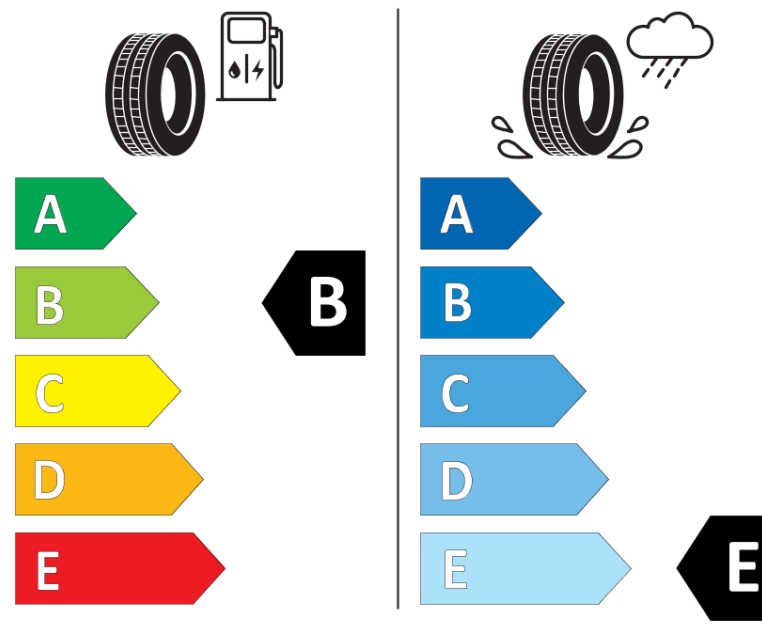

* Ice tyres are specifically designed for road surfaces covered with ice and compact snow and should only be used in very severe climate conditions. Using ice tyres in less severe climate conditions could result in sub-optimal performance, in particular for wet grip, handling and wear.

ENERG

MICHELIN

358974

245/45R21 104 H XL

C1

2020/740