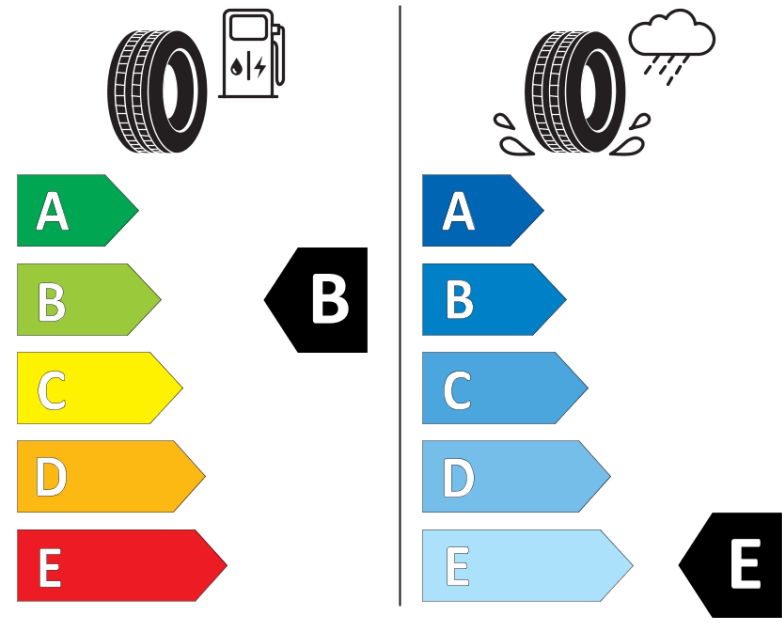

Tuoteselosteella

ASETUS (EU) 2020/740

Tuotemerkki	MICHELIN
Kaupallinen nimi	X-ICE SNOW SUV
Tuotekoodi	363931
Koko	255/55R20
Kantavuustunnus	110
Suorituskykyluokka	T
Polttoainetaloudellisuusluokka	B
Märkäpitoluokka	E
Vierintämeluluokka	B
Vierintämelun arvo	71 dB
Rengas lumiolosuhteisiin	Joo
Rengas jääolosuhteisiin	Joo *
Valmistusajankohta	05/19
Valmistuksen lopetusajankohta	
Kuormitusluokka	XL
Lisätietoja	255/55 R20 110T XL TL X-ICE SNOW SUV MI

* Ice tyres are specifically designed for road surfaces covered with ice and compact snow and should only be used in very severe climate conditions. Using ice tyres in less severe climate conditions could result in sub-optimal performance, in particular for wet grip, handling and wear.

ENERG

MICHELIN

363931

255/55R20 110 T

C1