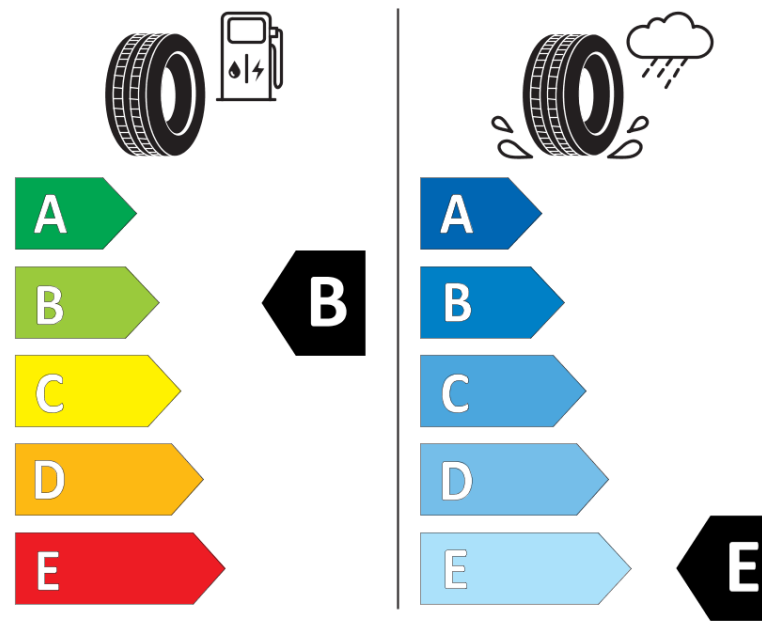

* Ice tyres are specifically designed for road surfaces covered with ice and compact snow and should only be used in very severe climate conditions. Using ice tyres in less severe climate conditions could result in sub-optimal performance, in particular for wet grip, handling and wear.

ENERG

MICHELIN

398664

265/40R21 105 H XL

C1

2020/740