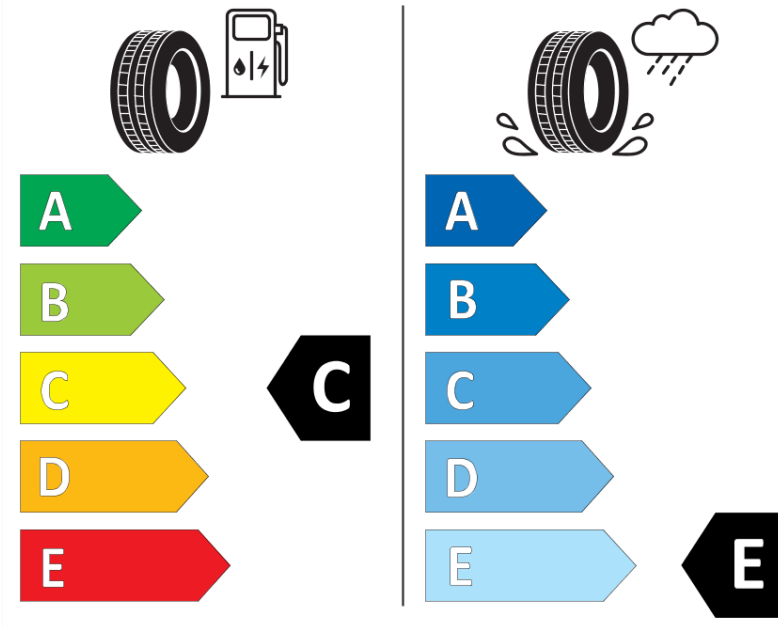

* Ice tyres are specifically designed for road surfaces covered with ice and compact snow and should only be used in very severe climate conditions. Using ice tyres in less severe climate conditions could result in sub-optimal performance, in particular for wet grip, handling and wear.

ENERG

MICHELIN

401227

235/55R19 101 H

C1

2020/740