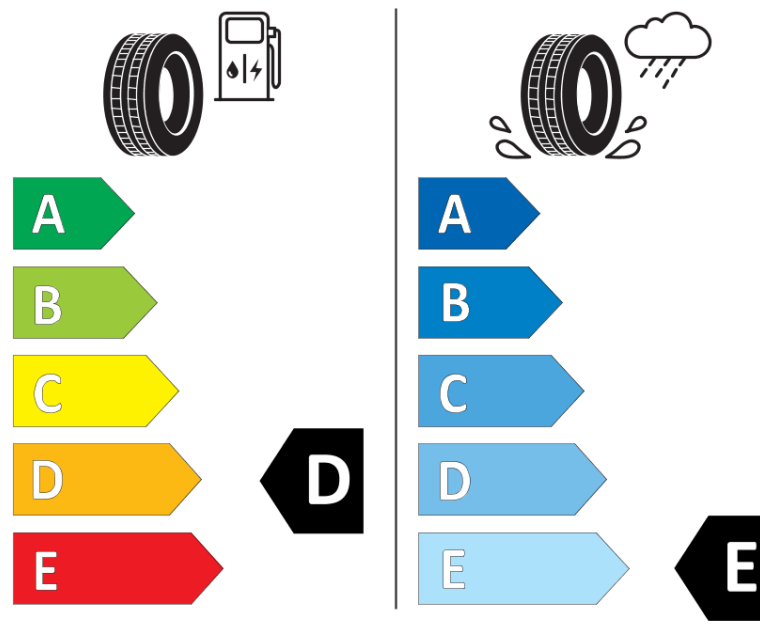

Tuoteselosteella

ASETUS (EU) 2020/740

Tuotemerkki	MICHELIN
Kaupallinen nimi	X-ICE SNOW
Tuotekoodi	412229
Koko	155/65R13
Kantavuustunnus	73
Suorituskykyluokka	T
Polttoainetaloudellisuusluokka	D
Märkäpitoluokka	E
Vierintämeluluokka	A
Vierintämelun arvo	67 dB
Rengas lumiolosuhteisiin	Joo
Rengas jääolosuhteisiin	Joo *
Valmistusajankohta	03/19
Valmistuksen lopetusajankohta	
Kuormitusluokka	SL
Lisätietoja	155/65 R13 73T TL X-ICE SNOW MI

* Ice tyres are specifically designed for road surfaces covered with ice and compact snow and should only be used in very severe climate conditions. Using ice tyres in less severe climate conditions could result in sub-optimal performance, in particular for wet grip, handling and wear.

ENERG

MICHELIN

412229

155/65R13 73 T

C1